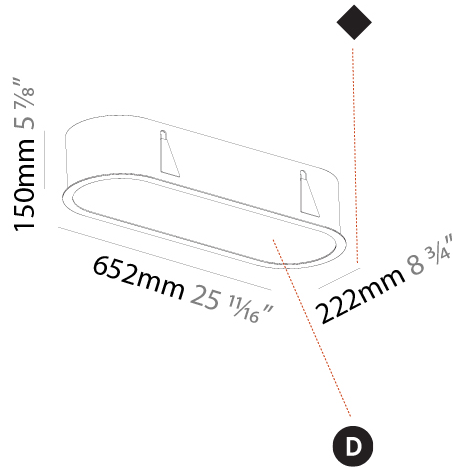

| |
|-----------|
| PROJECT |
| TYPE |
| SPECIFIER |
| QUANTITY |
| DATE |

635mm x 205mm
25" x 8 1/16"

10 - 25mm
3/8" - 1"

160mm
6 5/16"

SMOOTHLINE RECESSED

A37749-

PROJECT

TYPE